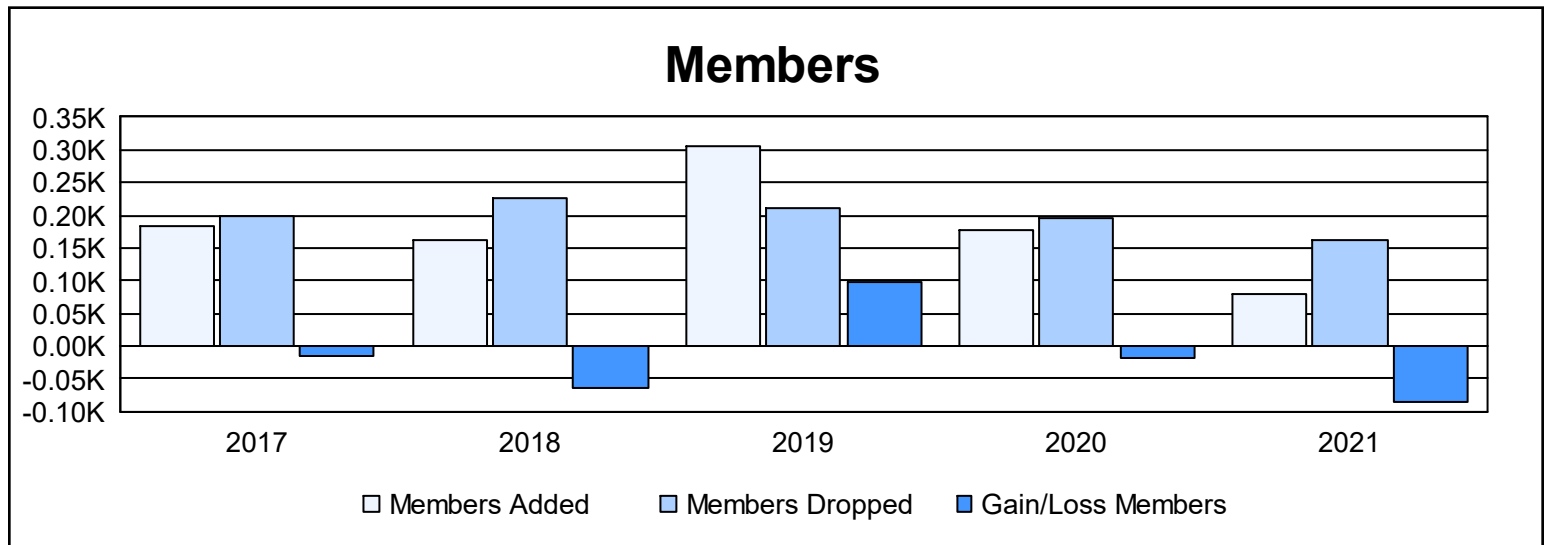

Year	New Clubs	Dropped Clubs	Gain/ Loss Clubs	New Members	Charter Members	Reinstate Members	Transfer Members	Total Member Added	Total Members Dropped	Gain/ Loss Members
2016-2017	0	0	0	164	0	3	16	183	198	-15
2017-2018	1	2	-1	118	21	1	22	162	227	-65
2018-2019	2	2	0	144	102	3	58	307	210	97
2019-2020	0	0	0	162	5	2	9	178	195	-17
2020-2021	0	0	0	64	0	3	12	79	163	-84
<b>Average</b>	<b>1</b>	<b>1</b>	<b>0</b>	<b>130</b>	<b>26</b>	<b>2</b>	<b>23</b>	<b>182</b>	<b>199</b>	<b>-17</b>

### Membership Composition June 2021 Cumulative