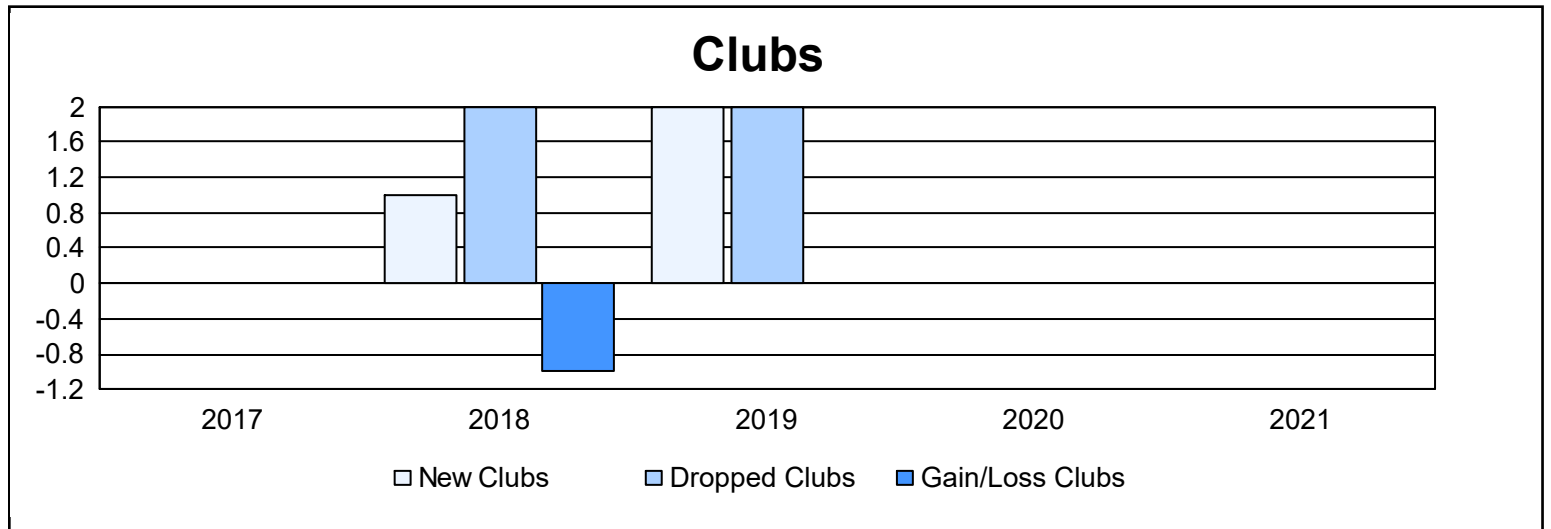

Year	New Clubs	Dropped Clubs	Gain/ Loss Clubs	New Members	Charter Members	Reinstate Members	Transfer Members	Total Member Added	Total Members Dropped	Gain/ Loss Members
2016-2017	0	0	0	164	0	3	16	183	198	-15
2017-2018	1	2	-1	118	21	1	22	162	227	-65
2018-2019	2	2	0	144	102	3	58	307	210	97
2019-2020	0	0	0	162	5	2	9	178	195	-17
2020-2021	0	0	0	64	0	3	12	79	163	-84
<b>Average</b>	<b>1</b>	<b>1</b>	<b>0</b>	<b>130</b>	<b>26</b>	<b>2</b>	<b>23</b>	<b>182</b>	<b>199</b>	<b>-17</b>

### Membership Composition June 2021 Cumulative