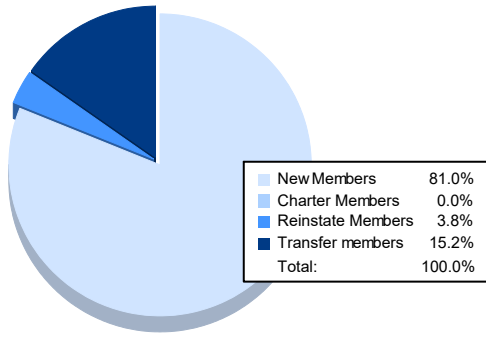

Year	New Clubs	Dropped Clubs	Gain/ Loss Clubs	New Members	Charter Members	Reinstate Members	Transfer Members	Total Member Added	Total Members Dropped	Gain/ Loss Members
2016-2017	0	0	0	164	0	3	16	183	198	-15
2017-2018	1	2	-1	118	21	1	22	162	227	-65
2018-2019	2	2	0	144	102	3	58	307	210	97
2019-2020	0	0	0	162	5	2	9	178	195	-17
2020-2021	0	0	0	64	0	3	12	79	163	-84
<b>Average</b>	<b>1</b>	<b>1</b>	<b>0</b>	<b>130</b>	<b>26</b>	<b>2</b>	<b>23</b>	<b>182</b>	<b>199</b>	<b>-17</b>

### Membership Composition June 2021 Cumulative